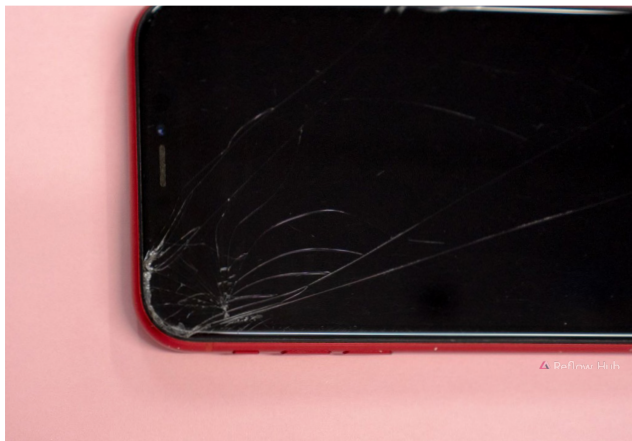

Cosmetic Grading Visual Benchmark

Grade D

- Possible damage to rear and/or front camera
- Chips, cracks and shattered front and/or rear glass
- No LCD damage – may have spots and/or screen burn