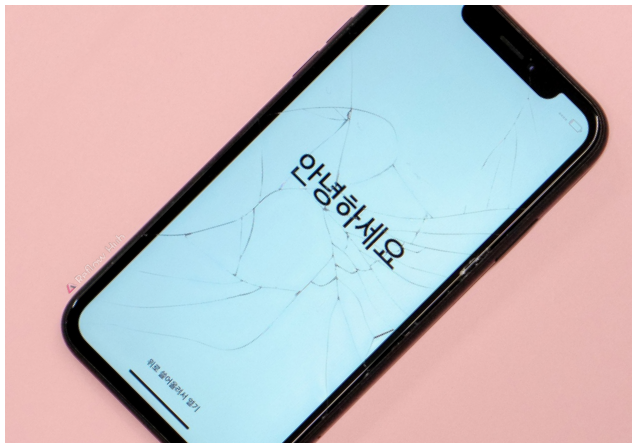

Cosmetic Grading Visual Benchmark

Grade D

- Possible damage to rear and/or front camera
- Chips, cracks and shattered front and/or rear glass
- No LCD damage – may have spots and/or screen burn